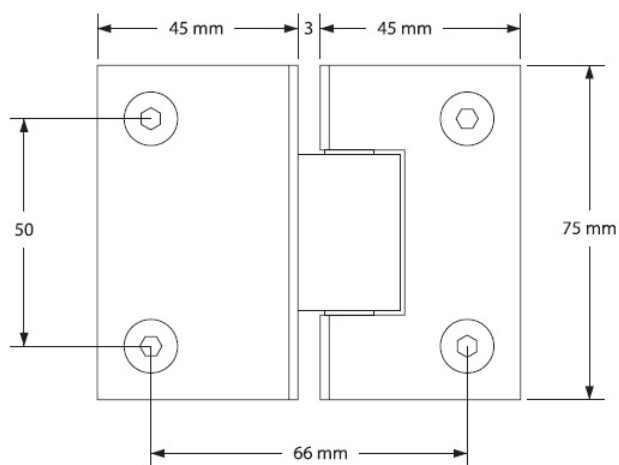

## Description:

Shower Hinge "Jun" 180DG, CPL, Glass/Glass, 6-8mm Glass Thickness, No Angle Adjustment  
Function But 25 DG, Return Function, Brass Material, Straight Edges

## Item number:

15.24.210-0

Units	Box	Carton	HS Code	Barcode
Pcs.	1	20	8302100090	
				5704866061353