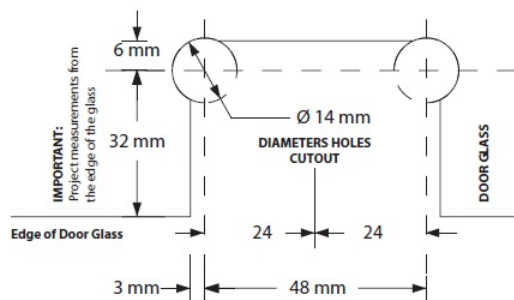

PRODUCT SHEET

Description:

Shower Hinge "Jun" 180DG, CPL, Glass/Glass, 6-8mm Glass Thickness, No Angle Adjustment
Function But 25 DG, Return Function, Brass Material, Straight Edges

Item number:

15.24.210-0

Units	Box	Carton	HS Code	Barcode
Pcs.	1	20	8302100090	
				5704866061353

SISO A/S

Mileparken 11
DK-2740 Skovlunde
Denmark
VAT: DK 24786013

Phone +45 45 830 900

www.siso.dk
siso@siso.dk

Danske Bank
Nytrov Branch
Copenhagen
SWIFT: DABADKKK

Account no.
4180 3112 112936
IBAN Account
DK7230003112112936