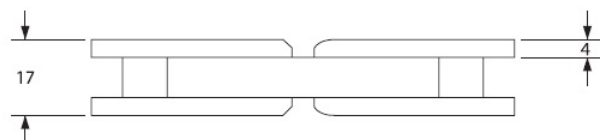

PRODUCT SHEET

Description:

Shower Hinge "Jun" 180DG, CPL, Glass/Glass, 6-8mm Glass Thickness, No Angle Adjustment
Function But 25 DG, Return Function, Brass Material, Straight Edges

Item number:

15.24.210-0

Units	Box	Carton	HS Code	Barcode
Pcs.	1	20	8302100090	
				5704866061353

SISO A/S

Mileparken 11
DK-2740 Skovlunde
Denmark
VAT: DK 24786013

Phone +45 45 830 900

www.siso.dk
siso@siso.dk

Danske Bank
Nytrov Branch
Copenhagen
SWIFT: DABADKKK

Account no.
4180 3112 112936
IBAN Account
DK7230003112112936